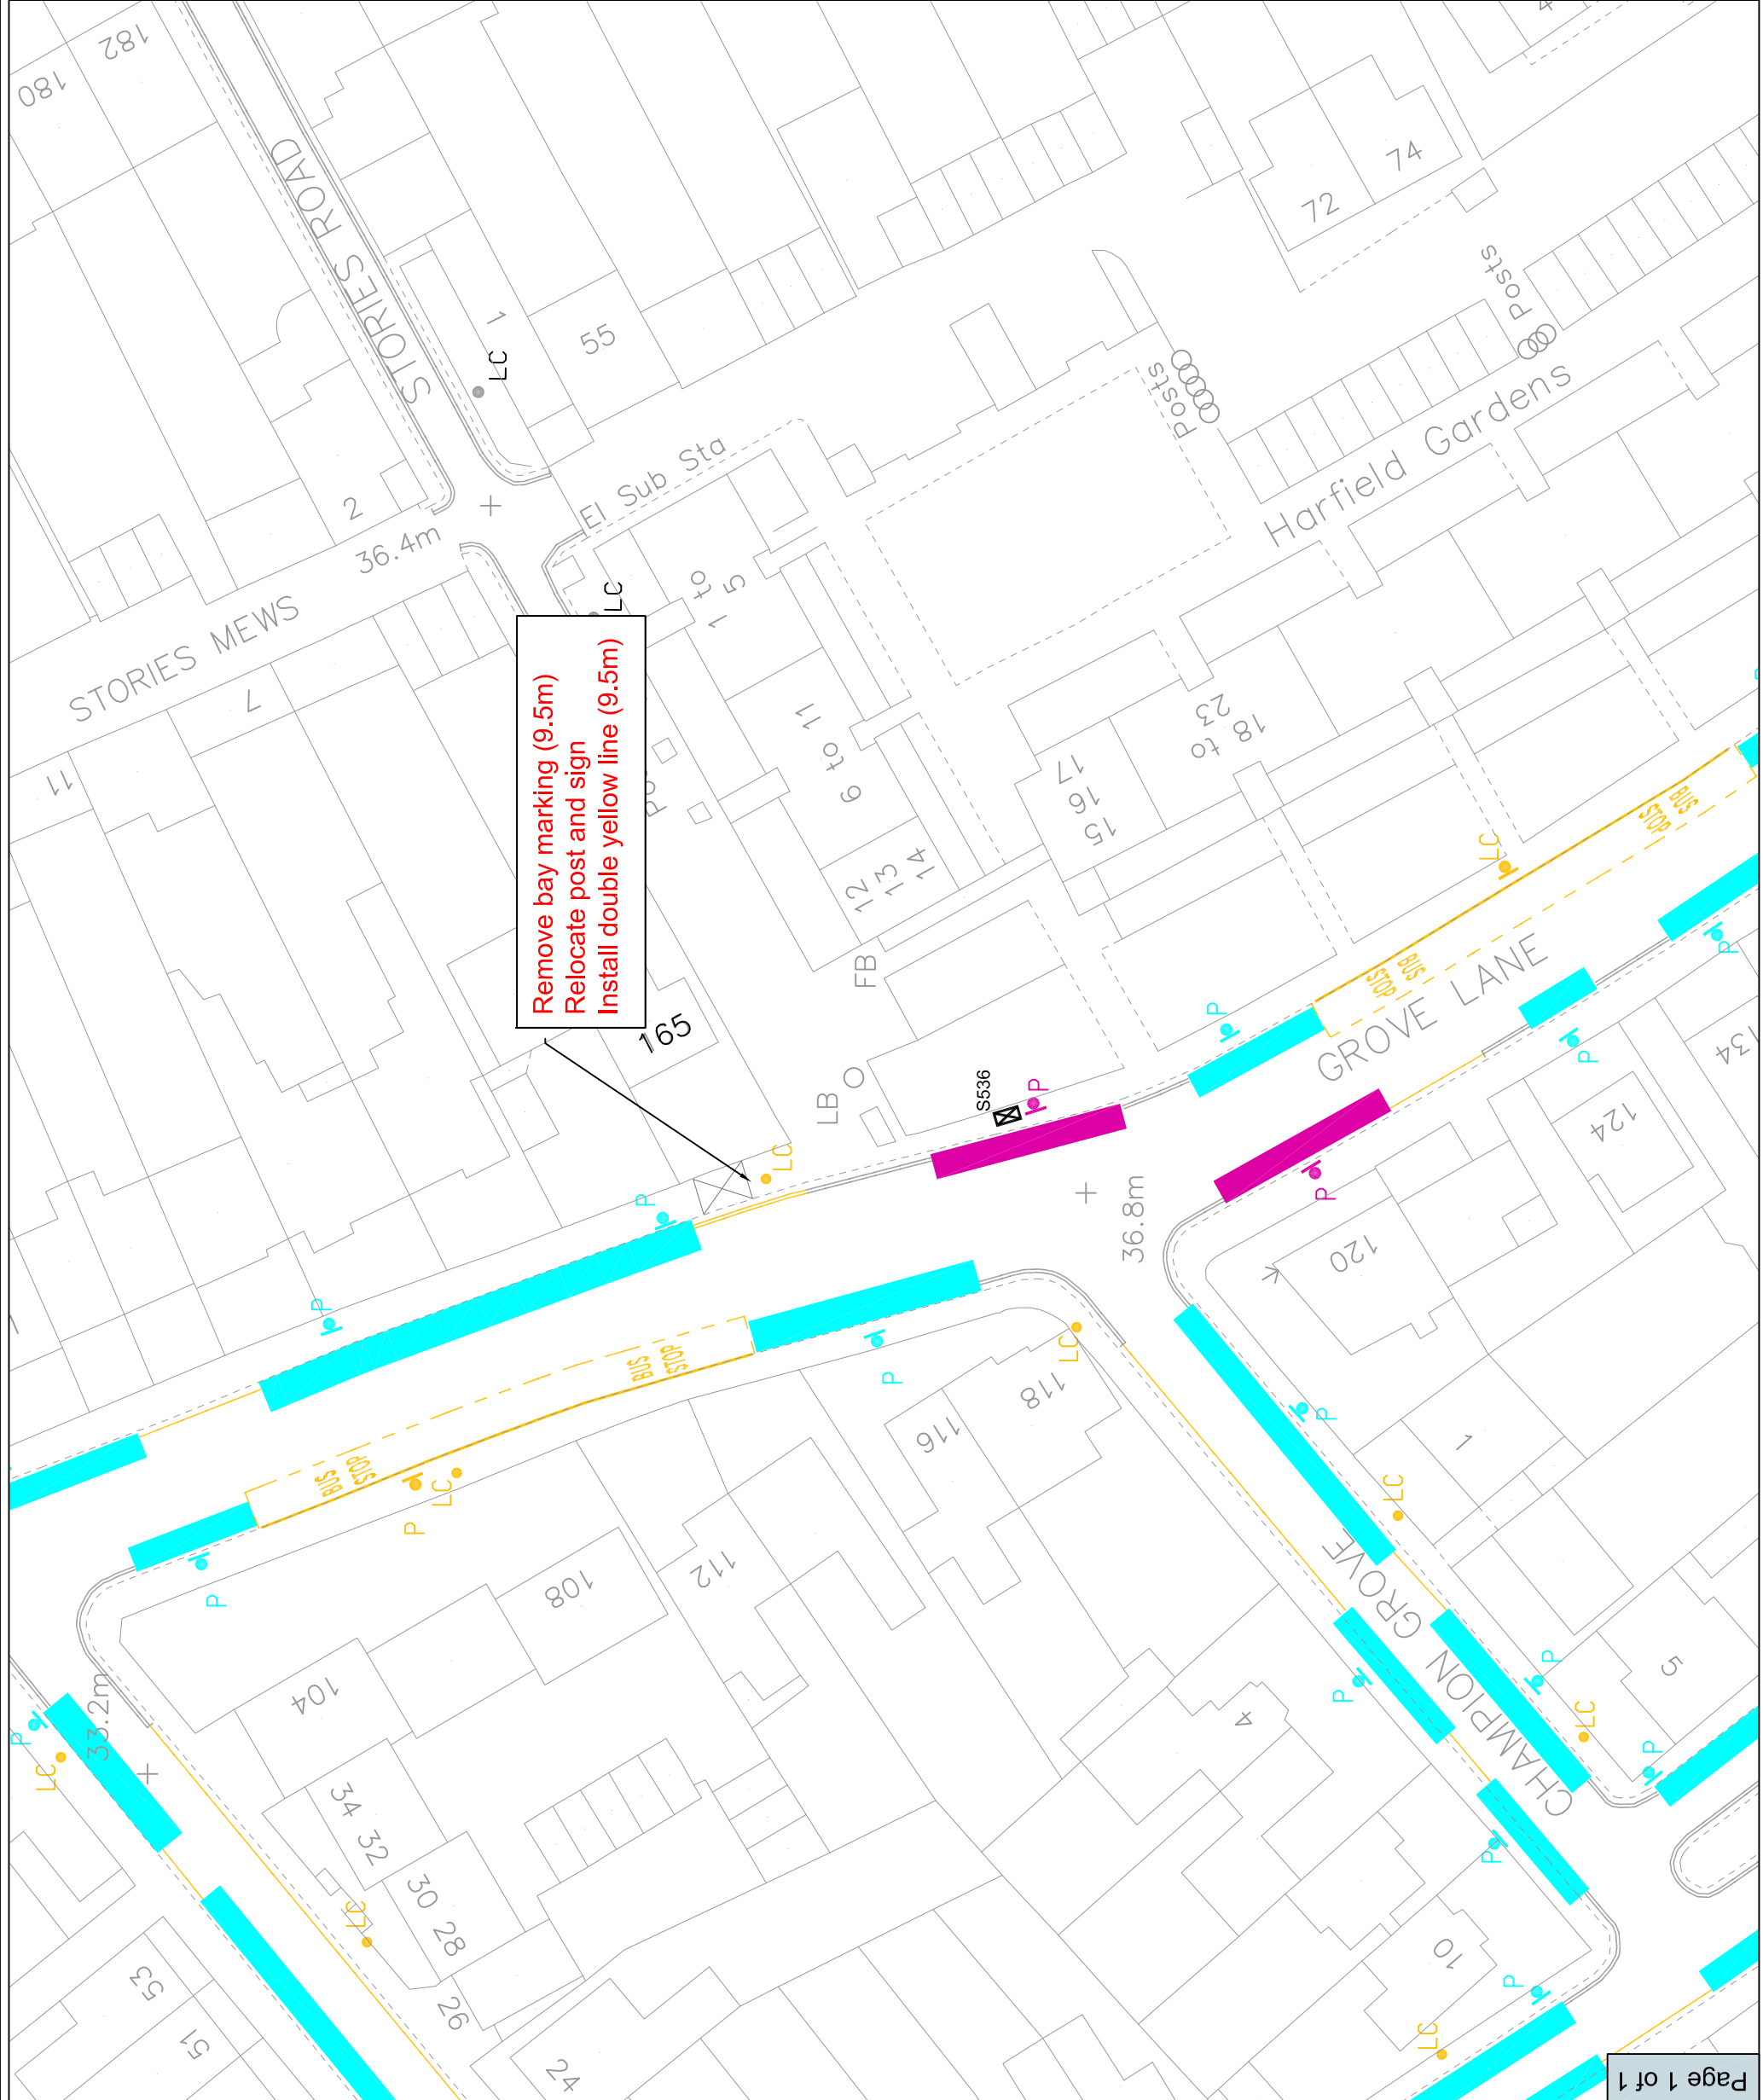

PUBLIC REALM PROJECTS (PARKING DESIGN)

Environment and Leisure, Public Realm  
PO Box 64529, London SE1 5LX

LEGEND

- TLRN single red line
- TLRN single red line
- At any time waiting restriction
- Waiting restriction Mon-Sun 7am-7pm
- Waiting restriction Mon-Sat 830am-630pm
- Waiting restriction zone hours
- Permit holders only bay
- Loading only bay
- Disabled persons parking bay
- 4hr pay and display bay
- 4hr Shared use bay
- Solo motorcycles only bay
- 30min time restricted free bay
- Tree

Revision details	By	Date	Suffix
			A
			B

Project ID / name			
1213Q4_LOCAL_PARKING_AMENDMENTS			
Drawing title			
GROVE_LANE			
PROPOSED_AAT_WAITING_RESTRICTIONS			
Layout			
DETAILED_DESIGN			
Scale			
1:500_AT_A3			
File Name			
L_AB_V3.dwg			
Drawn	Designed	Checked	Approved
MH	MH	TW	TW
11/03/13	11/03/13	11/03/13	11/03/13

This map is based on Ordnance Survey material with the permission of Ordnance Survey on behalf of the Controller of Her Majesty's Stationary Office © Crown copyright. Unauthorised reproduction infringes Crown copyright and may lead to prosecution or civil proceedings. (0)100019252 2013

Remove bay marking (9.5m)  
Relocate post and sign  
Install double yellow line (9.5m)